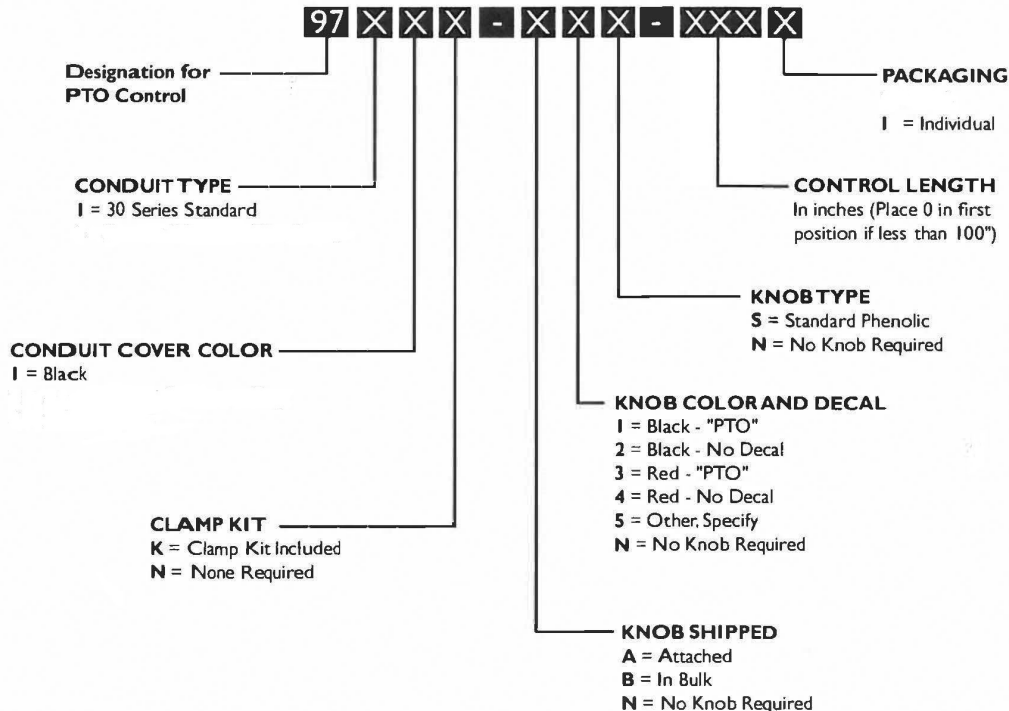

Part No. Code - "Custom" PTO Controls

ASK FOR QUANTITY DISCOUNT Prices subject to change without notice.

BAUM HYDRAULICS CORPORATION

1-800-228-9222 / e-mail: sales@baumhydraulics.com

Fax: 1-800-832-2522 / www.baumhydraulics.com / © Baum Hydraulics Corporation