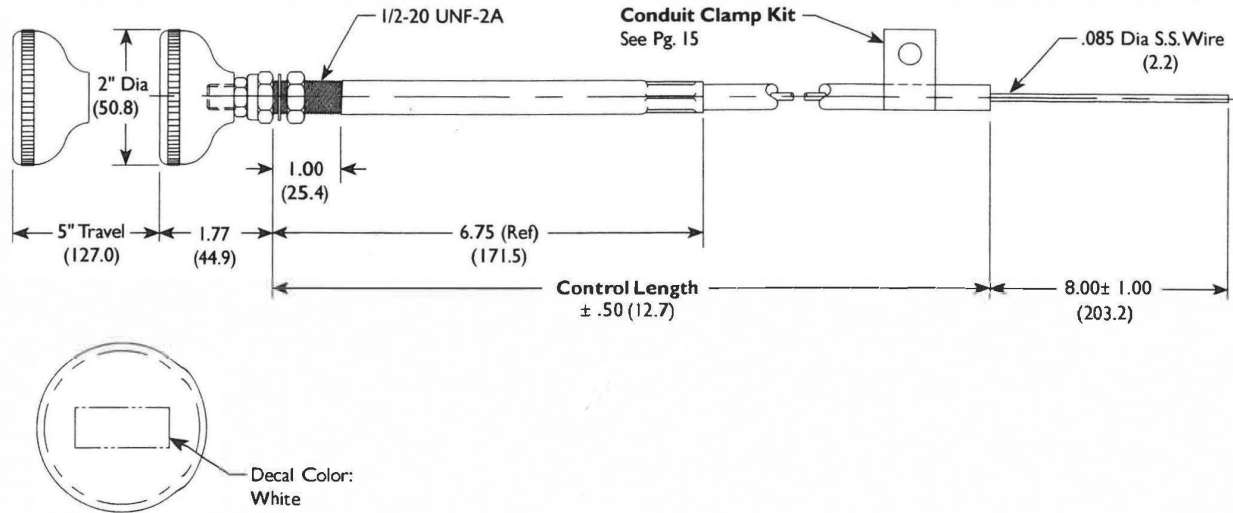

# "Custom" PTO Control

Built rugged for long service life and efficient operation in harsh environments. Options include various colors, brands of knobs and conduits.

**Available in 30 series long lay or double wound conduit only.  
5" travel only.**